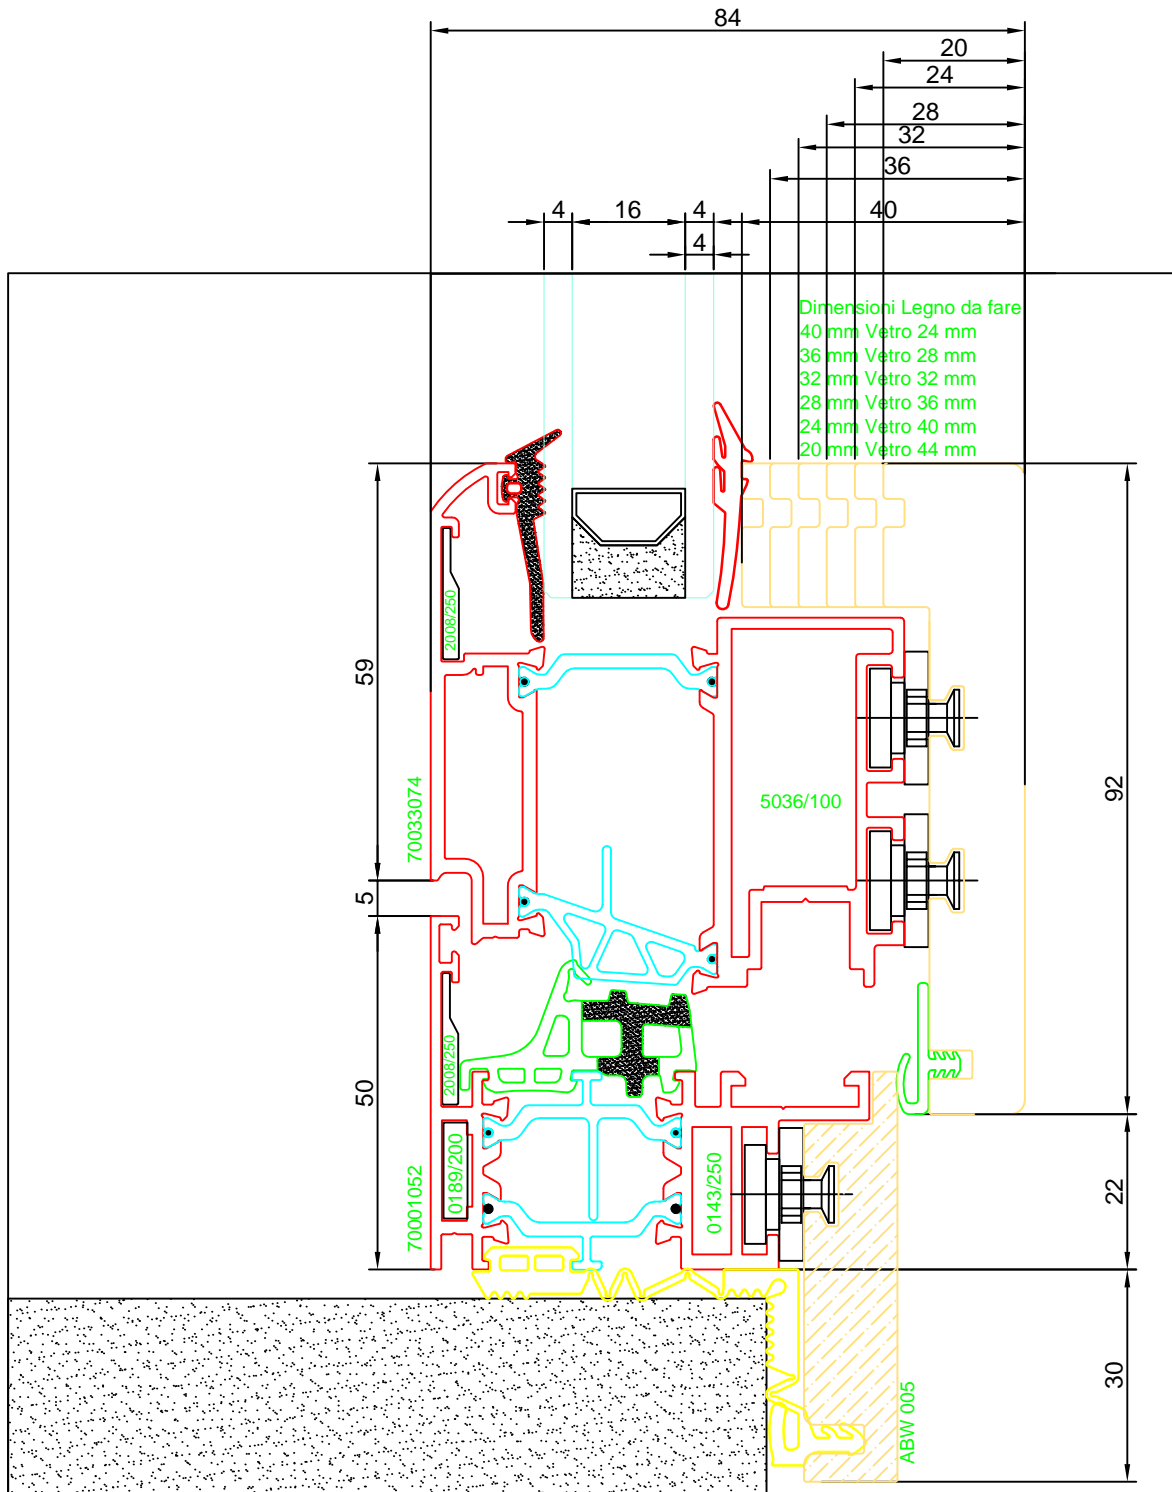

EKOS 70 Wood

FICHE
FICHE
SCHEDA

RELEASE
REVISION
REVISIONE

DATE
DATE
DATA

NUMBER
NUMERO
NUMERO

00

IG01

04/12/2012

00

SECTIONS SCALE 1:1 - COUPES ECHELLE 1:1 - SEZIONI IN SCALA 1:1