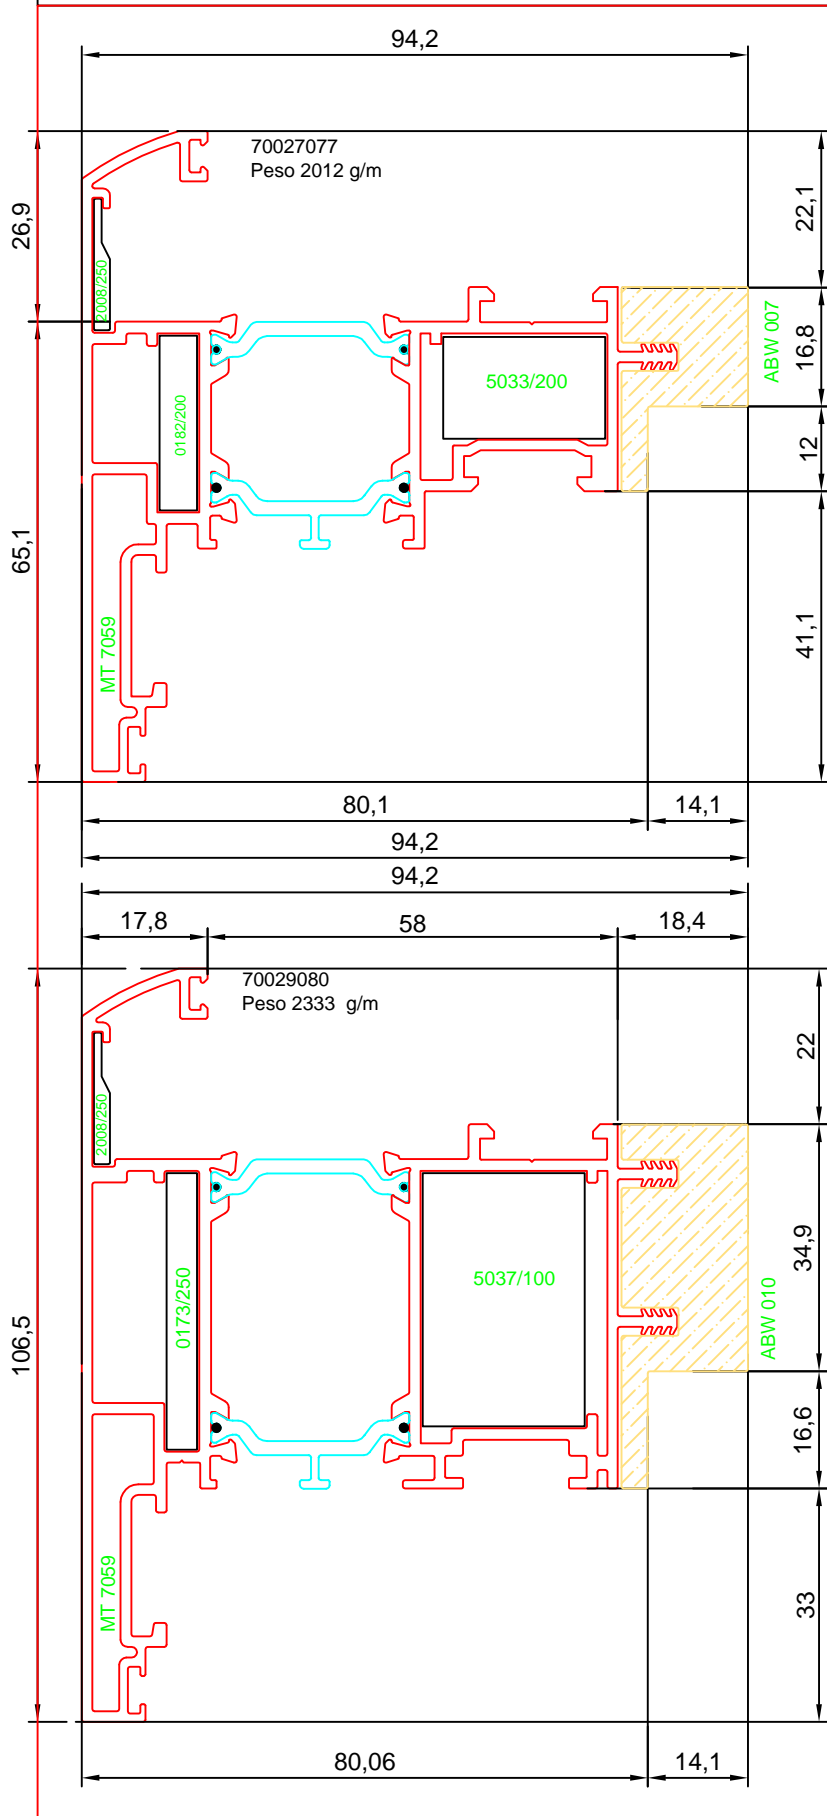

EKOS 70 Wood

FICHE
FICHE
SCHEDA

RELEASE
REVISION
REVISIONE

DATE
DATE
DATA

NUMBER
NUMERO
NUMERO

00

IG01

04/12/2012

00

PROFILES SCALE 1:1 - PROFILS ECHELLE 1:1 - PROFILI IN SCALA 1:1