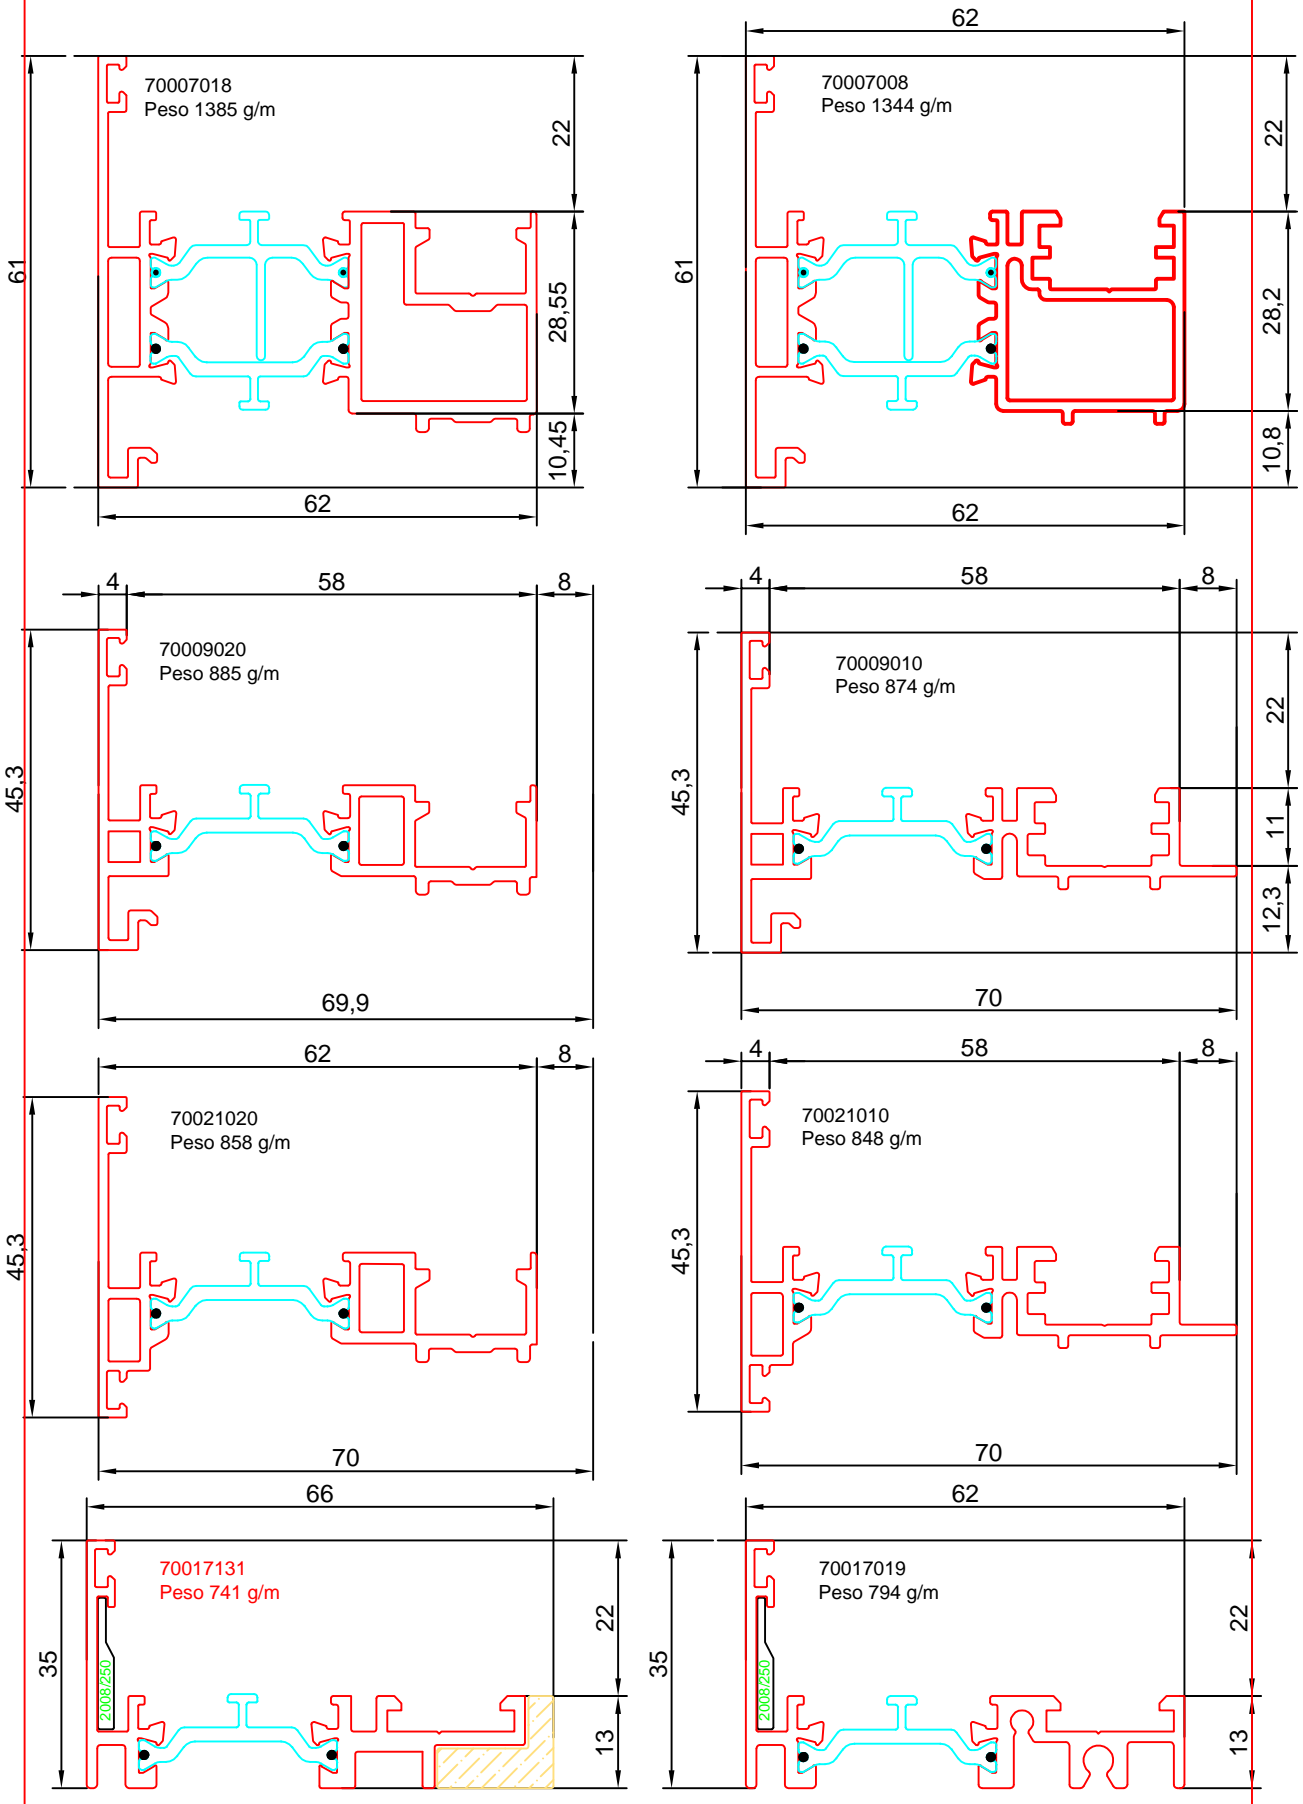

EKOS 70 Wood

CATALOGUE EDITION EDITION CATALOGUE EDIZIONE CATALOGO	FICHE FICHE SCHEDA	RELEASE REVISION REVISIONE		
	00	IG01		DATE DATE DATA
		NUMBER NUMERO NUMERO	00	

PROFILES SCALE 1:1 - PROFILS ECHELLE 1:1 - PROFILI IN SCALA 1:1