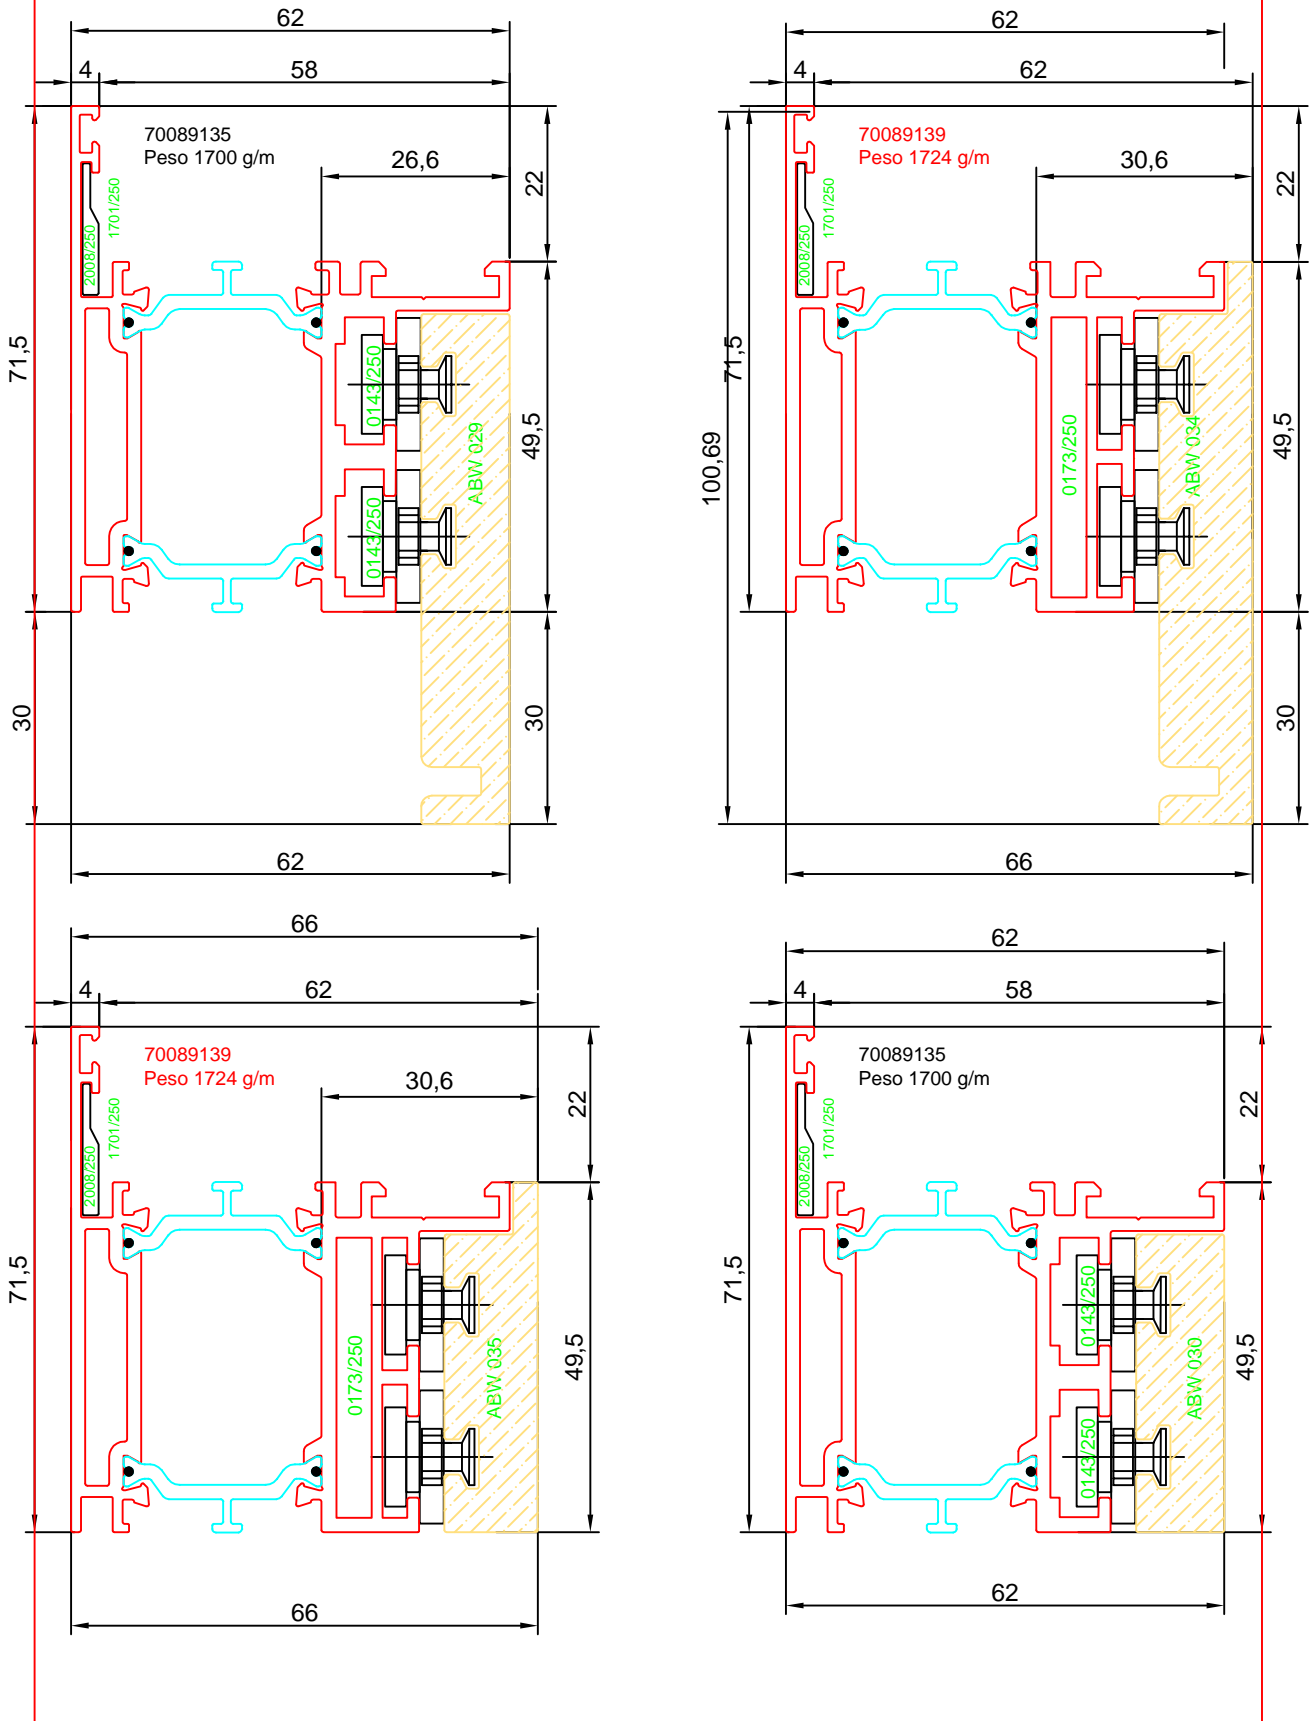

EKOS 70 Wood

CATALOGUE EDITION EDITION CATALOGUE EDIZIONE CATALOGO	FICHE FICHE SCHEDA	RELEASE REVISION REVISIONE	
00	IG01	DATE DATE DATA	NUMBER NUMERO NUMERO
		04/12/2012	00

PROFILES SCALE 1:1 - PROFILS ECHELLE 1:1 - PROFILI IN SCALA 1:1